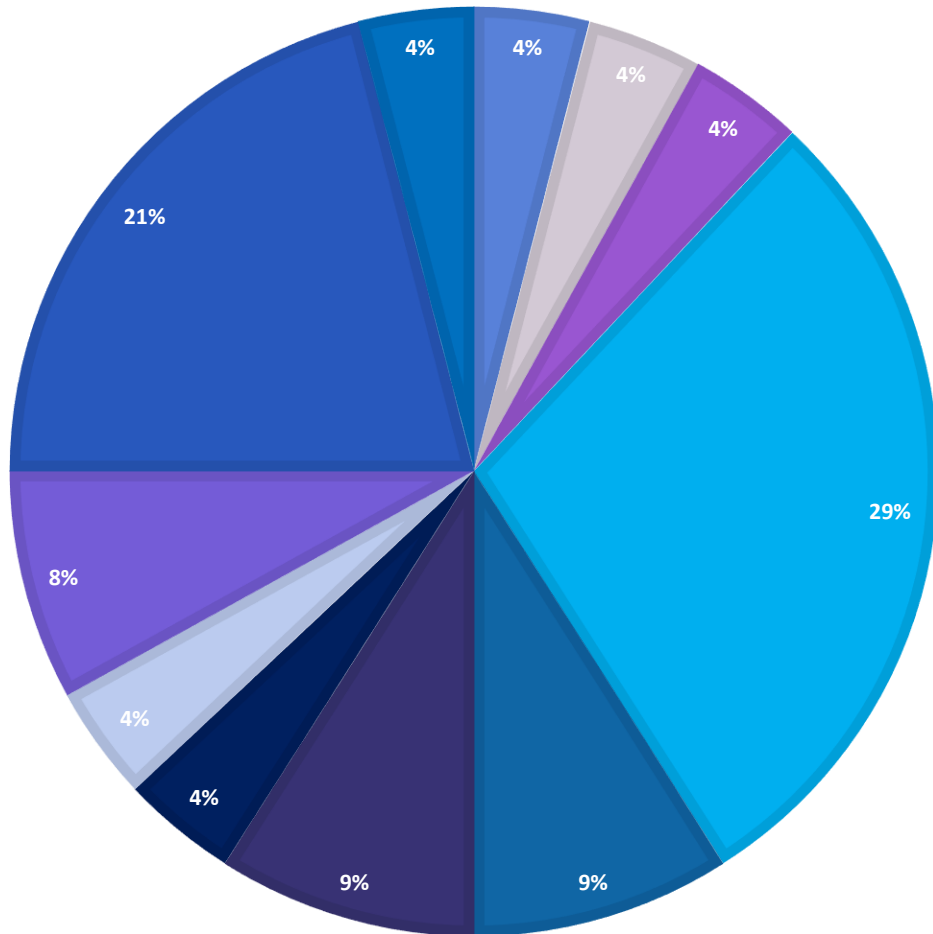

2019 COMMON ENTRANCE DESTINATION SCHOOLS

- Battle Abbey
- Brighton
- Claremont
- Eastbourne College
- Eton College
- Greenfields School
- Hurstpierpoint College
- Lancing College
- Sevenoaks
- Tonbridge School
- Wellington College

2019 SCHOLARSHIPS & AWARDS - 31

- Brighton - Academic, Millennium
- Benenden - Academic, Sport
- Claremont - Sport
- Eastbourne - Sport
- Hurstpierpoint College - Hurst Award
- Mayfield - Music, Sport
- Sevenoaks - Academic, Music, Drama
- Tonbridge - Academic, Music, Drama, Sport
- Walthamstow Hall - Academic, Music