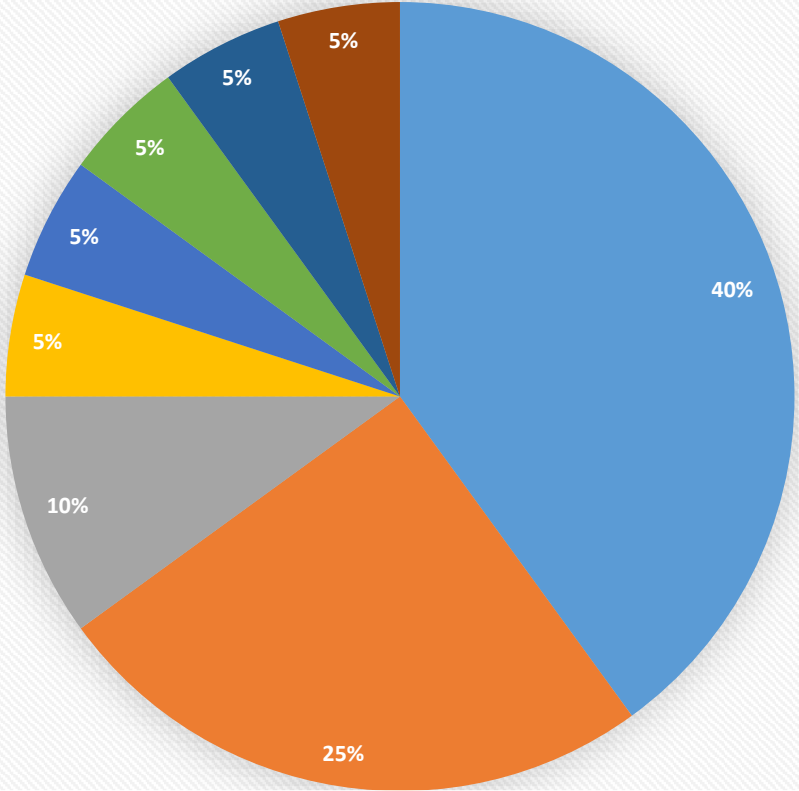

2020 SCHOLARSHIPS AND AWARDS

- Tonbridge (Academic and Sport)
- Eastbourne (Academic, All Rounder, Drama, Sport and Art)
- Hurstpierpoint College (Drama and Sport)
- Ardingly (Headmaster's Award)
- Beechwood Sacred Heart (Head's Discretionary Scholarship Award)
- Mayfield (Sports Exhibition)
- King's Canterbury (Music Exhibition)
- Sevenoaks (Music)

Common Entrance / Scholarship Destination Schools 2020

- Ardingly College
 - Claremont School
 - Mayfield School
 - Uplands Community College
- Bede's
 - Eastbourne College
 - Sevenoaks School
 - Wellington College
- Beechwood Sacred Heart
 - Harrow School
 - King's School Canterbury
 - Worth School
- Benenden
 - Hurstpierpoint College
 - Stowe School
 - Tonbridge School
- Bennett Memorial
 - Lancing College