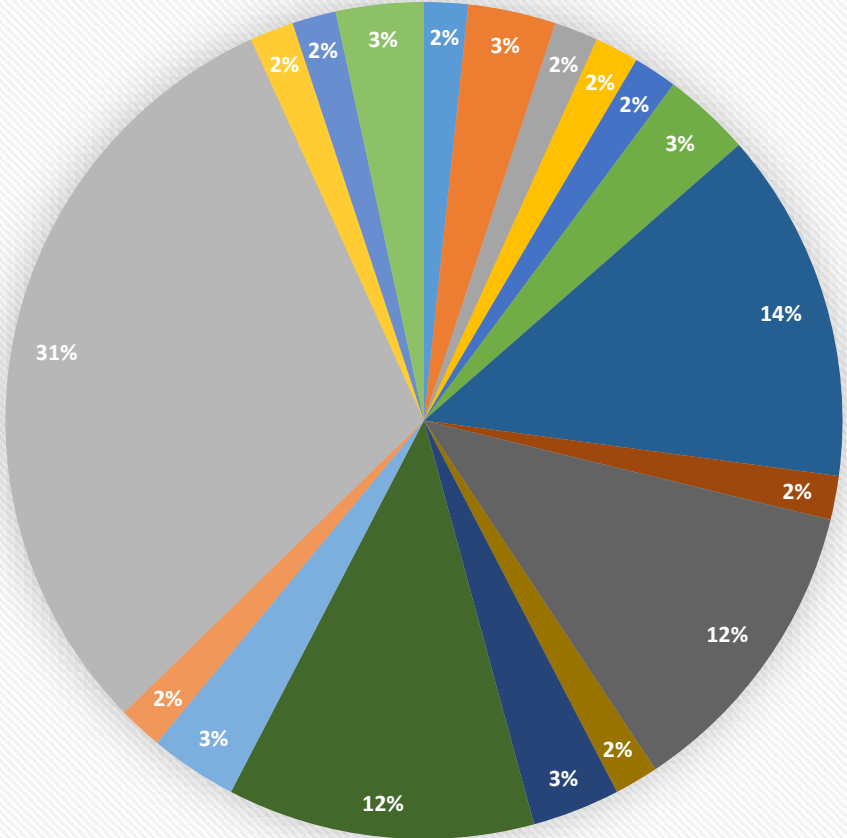

2020 SCHOLARSHIPS AND AWARDS

- Tonbridge (Academic and Sport)
- Eastbourne (Academic, All Rounder, Drama, Sport and Art)
- Hurstpierpoint College (Drama and Sport)
- Ardingly (Headmaster's Award)
- Beechwood Sacred Heart (Head's Discretionary Scholarship Award)
- Mayfield (Sports Exhibition)
- King's Canterbury (Music Exhibition)
- Sevenoaks (Music)

Common Entrance / Scholarship Destination Schools 2020

- Ardingly College
 - Claremont School
 - Mayfield School
 - Uplands Community College
- Bede's
 - Eastbourne College
 - Sevenoaks School
 - Wellington College
- Beechwood Sacred Heart
 - Harrow School
 - King's School Canterbury
 - Worth School
- Benenden
 - Hurstpierpoint College
 - Stowe School
 - Tonbridge School
- Bennett Memorial
 - Lancing College